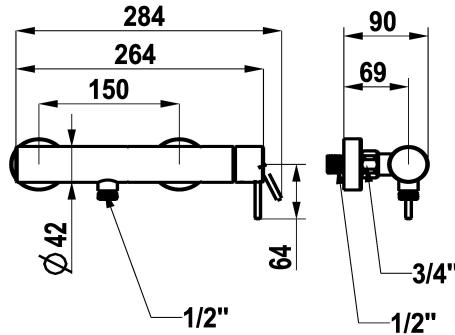

KWC ONO E Lever mixer – Shower

Modell-Linie: ONO E | 21.572.480.700
Duschar | Hydraulické sprchy

KWC-No.

125645
chromeline, AD 150 ±20, without spray head and hose

125646
stainless steel, AD 150 ±20, without spray head and hose

ATT-KWC-FARBCODE

chromeline

stainless steel

NEW

- * Lever mixer
- * Made of stainless steel
- * Intrinsicly safe against backflow
- * KWC cartridge with safety device M 35 OP

- with ceramic discs
- flow rate and temperature continuously variable
- * Wall connections 1/2" x 3/4", without shut-off valve eccentric 10 mm

Technical Data

ATT-KWC-A_BRAUSENABGANG

12.6 l/min (3bar)

ATT-KWC-BRAUSEGARNITUR

ohne_Brause_Schlauch

Handling

seitenbedient

ATT-KWC-FARBCODE

Modell-Linie: ONO E | 21.572.480.700

Duschar | Hydraulické sprchy

Z.537.710
