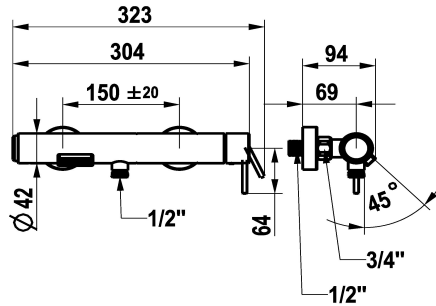

KWC ONO E Lever mixer – Tub

Modell-Linie: ONO E | 20.572.480.000
Sprchové armatury | Vanové armatury

KWC-No.

125653
chromeline, AD 150 ± 20, without spray head, hose and holder

125654
stainless steel, AD 150 ± 20, without spray head, hose and holder

- * Lever mixer
- * Made of stainless steel
- * Push-button diverter with automatic reset
- * Intrinsically safe against backflow
- * Fixed spout

ATT-KWC-FARBCODE

chromeline

stainless steel

NEW

- Neoperl® surge aerator
- * KWC cartridge M 35 OP
- with ceramic discs
- flow rate and temperature continuously variable
- * Wall connections 1/2" x 3/4", without shut-off valve eccentric 10 mm

Technické údaje

A_Spout_Spray
ATT-KWC-A_BRAUSENABGANG
ATT-KWC-AUSLAUF
ATT-KWC-BRAUSEGARNITUR
Handling
ATT-KWC-FARBCODE
Installation_type
Faucet_typ
Measure_Height
G_Acoustic group
ATT-KWC-G_BRAUSENABGANG
Projection_A
ATT-KWC-MASS-WASSERAUSTRITT
Materiál

21 l/min (3bar)
12.6 l/min(3bar)
fixovaná
ohne_Brause_Schlauch_Halter
seitenbedient
chromeline
montáž na stěnu
01
30
U
2
A90
10
ROSTFREIER_STAHL

Náhradní díly

KWC ONO E Lever mixer – Tub

Modell-Linie: ONO E | 20.572.480.000
Sprchové armatury | Vanové armatury