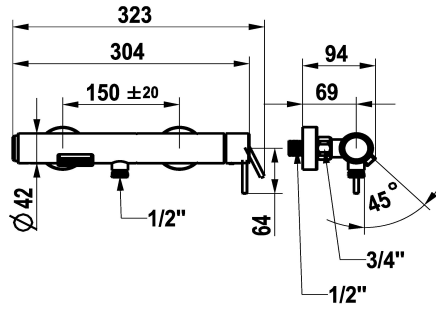

KWC ONO E Lever mixer – Tub

Modell-Linie: ONO E | 20.572.480.000
Showers | Exposed bath mixer

KWC-No.

125653
chromeline, AD 150 ± 20, without spray head, hose and holder

125654
stainless steel, AD 150 ± 20, without spray head, hose and holder

- * Lever mixer
- * Made of stainless steel
- * Push-button diverter with automatic reset
- * Intrinsically safe against backflow
- * Fixed spout

Color code

chromeline

stainless steel

NEW

- Neoperl® surge aerator
- * KWC cartridge M 35 OP
- with ceramic discs
- flow rate and temperature continuously variable
- * Wall connections 1/2" x 3/4", without shut-off valve eccentric 10 mm

Technical Data

Flow rate
Spray outlet: Flow rate
Spout
Showerset
Handling
Color code
Installation type
Faucet_typ
Dimension Height
Acoustic group
Spray outlet: Acoustic group
Projection A
Dimension Water outlet
material

21 l/min (3bar)
12.6 l/min(3bar)
fixed
without shower head, hose, holder
side lever
chromeline
Wall mounted
Faucet
30
U
2
A 90
10
stainless steel

Spare Parts

KWC ONO E Lever mixer – Tub

Modell-Linie: ONO E | 20.572.480.000
Showers | Exposed bath mixer