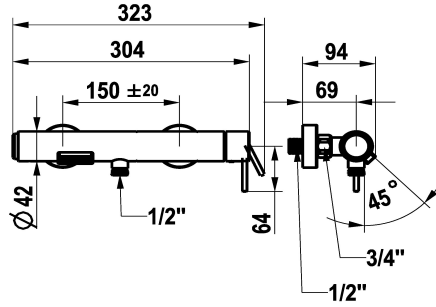

KWC ONO E Lever mixer – Tub

Modell-Linie: ONO E | 20.572.480.000
Suihkut ja suihkupaneelit | Allashanat

KWC-No.

125653

chromeline, AD 150 ± 20, without spray head, hose and holder

125654

stainless steel, AD 150 ± 20, without spray head, hose and holder

- Lever mixer
- Made of stainless steel
- Push-button diverter with automatic reset
- Intrinsically safe against backflow
- Fixed spout

ATT-KWC-FARBCODE

chromeline

stainless steel

- Neoperl® surge aerator
- KWC cartridge M 35 OP
- with ceramic discs
- flow rate and temperature continuously variable
- Wall connections 1/2" x 3/4", without shut-off valve eccentric 10 mm

NEW

Tekniset tiedot

A_Spout_Spray

21 l/min (3bar)

ATT-KWC-A_BRAUSENABGANG

12.6 l/min(3bar)

Spout

Kiinnitetty

ATT-KWC-BRAUSEGARNITUR

ohne_Brause_Schlauch_Halter

Handling

seitenbedient

ATT-KWC-FARBCODE

chromeline

Installation_type

Seinäasennus

Faucet_typ

01

Measure_Height

30

G_Acoustic group

U

ATT-KWC-G_BRAUSENABGANG

2

Projection_A

A90

ATT-KWC-MASS-WASSERAUSTRITT

10

Materiaali

ROSTFREIER-STAHL

lviCode

0

Varaosat