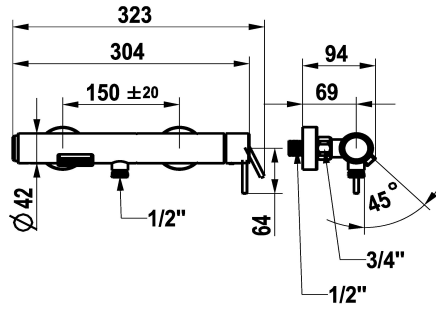

## KWC ONO E Lever mixer – Tub

Modell-Linie: ONO E | 20.572.480.000  
Duschar | Badkarsarmaturer

#### 125653

chromeline, AD 150 ± 20, without spray head, hose and holder