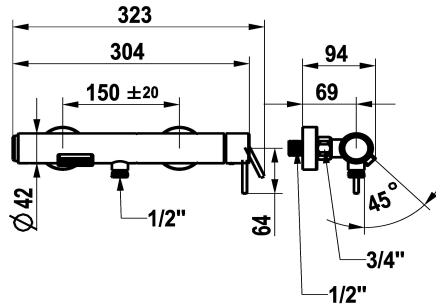

### KWC-No.

**125653**  
chromeline, AD 150 ± 20, without spray head, hose and holder

**125654**  
stainless steel, AD 150 ± 20, without spray head, hose and holder

- \* Lever mixer
- \* Made of stainless steel
- \* Push-button diverter with automatic reset
- \* Intrinsically safe against backflow
- \* Fixed spout

### Color code

chromeline

stainless steel

NEW

- Neoperl® surge aerator
- \* KWC cartridge M 35 OP
- with ceramic discs
- flow rate and temperature continuously variable
- \* Wall connections 1/2" x 3/4", without shut-off valve eccentric 10 mm

### Technical Data

Flow rate	21 l/min (3bar)
Spray outlet: Flow rate	12.6 l/min(3bar)
Spout	fixed
Showerset	without shower head, hose, holder
Handling	side lever
Color code	stainless steel
Installation type	Wall mounted
Faucet_typ	Faucet
Measure Height	30
Acoustic group	U
Spray outlet: Acoustic group	2
Projection A	A 90
Dimension Water outlet	10
material	stainless steel

Flow rate	21 l/min (3bar)
Spray outlet: Flow rate	12.6 l/min(3bar)
Spout	fixed
Showerset	without shower head, hose, holder
Handling	side lever
Color code	stainless steel
Installation type	Wall mounted
Faucet_typ	Faucet
Measure Height	30
Acoustic group	U
Spray outlet: Acoustic group	2
Projection A	A 90
Dimension Water outlet	10
material	stainless steel