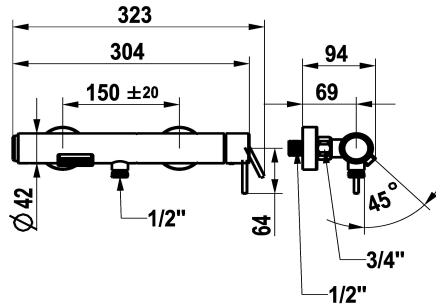

KWC ONO E Lever mixer – Tub

Modell-Linie: ONO E | 20.572.480.700
Duschar | Badkarsarmaturer

KWC-No.

125653

chromeline, AD 150 ± 20, without spray head, hose and holder

125654

stainless steel, AD 150 ± 20, without spray head, hose and holder

- * Lever mixer
- * Made of stainless steel
- * Push-button diverter with automatic reset
- * Intrinsically safe against backflow
- * Fixed spout

ATT-KWC-FARBCODE

chromeline

stainless steel

- Neoperl® surge aerator
- * KWC cartridge M 35 OP
- with ceramic discs
- flow rate and temperature continuously variable
- * Wall connections 1/2" x 3/4", without shut-off valve eccentric 10 mm

NEW

Technical Data

A_Spout_Spray

21 l/min (3bar)

ATT-KWC-A_BRAUSENABGANG

12.6 l/min(3bar)

ATT-KWC-AUSLAUF

fest

Faucet_typ

01

Measure_Height

30

G_Acoustic group

U

ATT-KWC-G_BRAUSENABGANG

2