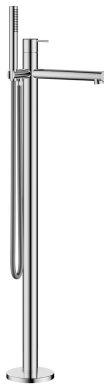

KWC ONO E Lever mixer – Tub

Modell-Linie: ONO E | 20.571.094.000
Sprchové armatury | Vanové armatury

KWC-No.

125655
chromeline, A 245, with spray head, hose and holder

125656
stainless steel, A 245, with spray head, hose and holder

- * Lever mixer
- * For freestanding tub
- * Made of stainless steel
- * Integrated check valve in the hose outlet
- * with shower holder
- * Fixed spout
- Neoperl® SLIM®
- * KWC cartridge M 35 OP

ATT-KWC-FARBCODE

chromeline

stainless steel

NEW

- with ceramic discs
- flow rate and temperature continuously variable
- temperature limitation
- * Scope of delivery:
- Hand shower KWC FIT-X slim 26.000.103.000
- Shower hose 1500 mm, metal Z.538.415.000
- * To be ordered separately:
- Unit for concealed installation 39.000.602.931

Faucet_typ

Measure_Height

G_Acoustic_group

ATT-KWC-G_BRAUSENABGANG

Projection_A

EnergyLabelCH

ATT-KWC-MASS-WASSERAUSTRITT

Materiál