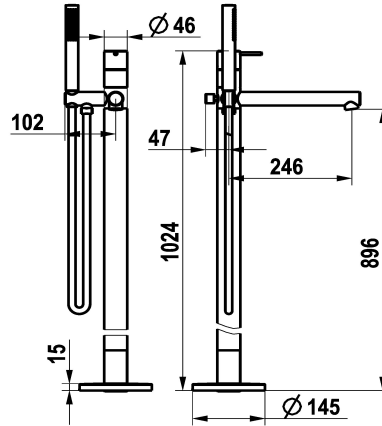

KWC ONO E Lever mixer – Tub

Modell-Linie: ONO E | 20.571.094.000
Sprchové armatury | Vanové armatury

KWC-No.

125655
chromeline, A 245, with spray head, hose and holder

125656
stainless steel, A 245, with spray head, hose and holder

- * Lever mixer
- * For freestanding tub
- * Made of stainless steel
- * Integrated check valve in the hose outlet
- * with shower holder
- * Fixed spout
- Neoperl® SLIM®
- * KWC cartridge M 35 OP

ATT-KWC-FARBCODE

chromeline

stainless steel

NEW

- with ceramic discs
- flow rate and temperature continuously variable
- temperature limitation
- * Scope of delivery:
- Hand shower KWC FIT-X slim 26.000.103.000
- Shower hose 1500 mm, metal Z.538.415.000
- * To be ordered separately:
- Unit for concealed installation 39.000.602.931

KWC ONO E Lever mixer – Tub

Modell-Linie: ONO E | 20.571.094.000
Sprchové armatury | Vanové armatury

DOMO 6.0 Concealed unit

124801
39.000.602.931

Náhradní díly

Cartridge M 35 OP

538331
Z.537.710

Service key Neoperl © Caché ©, STD, 24 mm, grey