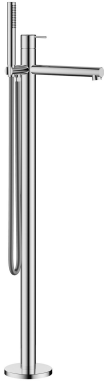

KWC ONO E Lever mixer – Tub

Modell-Linie: ONO E | 20.571.094.000
Showers | Exposed bath mixer

KWC-No.

125655
chromeline, A 245, with spray head, hose and holder

125656
stainless steel, A 245, with spray head, hose and holder

- * Lever mixer
- * For freestanding tub
- * Made of stainless steel
- * Integrated check valve in the hose outlet
- * with shower holder
- * Fixed spout
- Neoperl® SLIM®
- * KWC cartridge M 35 OP

Color code

chromeline

stainless steel

NEW

- with ceramic discs
- flow rate and temperature continuously variable
- temperature limitation
- * Scope of delivery:
- Hand shower KWC FIT-X slim 26.000.103.000
- Shower hose 1500 mm, metal Z.538.415.000
- * To be ordered separately:
- Unit for concealed installation 39.000.602.931

21 l/min (3 bar)
12 l/min (3 bar)
fixed
with shower head, hose
top lever
chromeline
Freestanding
Lever mixer
927-1024
II
I
A 245
B
806-902
stainless steel

Mandatory Accessories

KWC ONO E Lever mixer – Tub