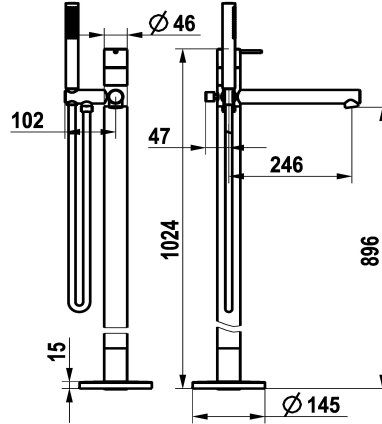

KWC ONO E Lever mixer – Tub

Modell-Linie: ONO E | 20.571.094.000
Showers | Exposed bath mixer

KWC-No.

125655
chromeline, A 245, with spray head, hose and holder

125656
stainless steel, A 245, with spray head, hose and holder

- * Lever mixer
- * For freestanding tub
- * Made of stainless steel
- * Integrated check valve in the hose outlet
- * with shower holder
- * Fixed spout
- Neoperl® SLIM®
- * KWC cartridge M 35 OP

Color code

chromeline

stainless steel

NEW

- with ceramic discs
- flow rate and temperature continuously variable
- temperature limitation
- * Scope of delivery:
- Hand shower KWC FIT-X slim 26.000.103.000
- Shower hose 1500 mm, metal Z.538.415.000
- * To be ordered separately:
- Unit for concealed installation 39.000.602.931

Technical Data

Flow rate
Spray outlet: Flow rate
Spout
Showerset
Handling
Color code
Installation type
Faucet_typ
Dimension Height
Acoustic group
Spray outlet: Acoustic group
Projection A
Energy label
Dimension Water outlet
material