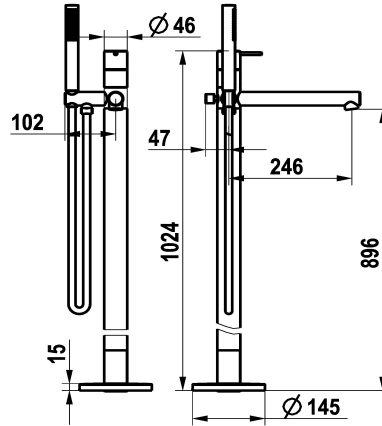

KWC ONO E Lever mixer – Tub

Modell-Linie: ONO E | 20.571.094.000
Showers | Exposed bath mixer

KWC-No.

125655
chromeline, A 245, with spray head, hose and holder

125656
stainless steel, A 245, with spray head, hose and holder

- * Lever mixer
- * For freestanding tub
- * Made of stainless steel
- * Integrated check valve in the hose outlet
- * with shower holder
- * Fixed spout
- Neoperl® SLIM®
- * KWC cartridge M 35 OP

Technical Data

Flow rate
Spray outlet: Flow rate
Spout
Showerset
Handling
Color code
Installation type
Faucet_typ
Measure Height
Acoustic group
Spray outlet: Acoustic group
Projection A
Energy label
Dimension Water outlet
material

Color code

chromeline

stainless steel

- with ceramic discs
- flow rate and temperature continuously variable
- temperature limitation
- * Scope of delivery:
- Hand shower KWC FIT-X slim 26.000.103.000
- Shower hose 1500 mm, metal Z.538.415.000
- * To be ordered separately:
- Unit for concealed installation 39.000.602.931