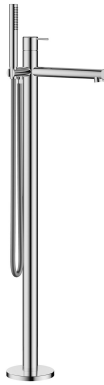

KWC ONO E Lever mixer – Tub

Modell-Linie: ONO E | 20.571.094.000
Showers | Exposed bath mixer

KWC-No.

125655
chromeline, A 245, with spray head, hose and holder

125656
stainless steel, A 245, with spray head, hose and holder

- * Lever mixer
- * For freestanding tub
- * Made of stainless steel
- * Integrated check valve in the hose outlet
- * with shower holder
- * Fixed spout
- Neoperl® SLIM®
- * KWC cartridge M 35 OP

Technical Data

Flow rate
Spray outlet: Flow rate
Spout
Showerset
Handling
Color code
Installation type
Faucet_typ
Measure Height
Acoustic group
Spray outlet: Acoustic group
Projection A
Energy label
Dimension Water outlet
material

Color code

chromeline

stainless steel

- with ceramic discs
- flow rate and temperature continuously variable
- temperature limitation
- * Scope of delivery:
- Hand shower KWC FIT-X slim 26.000.103.000
- Shower hose 1500 mm, metal Z.538.415.000
- * To be ordered separately:
- Unit for concealed installation 39.000.602.931