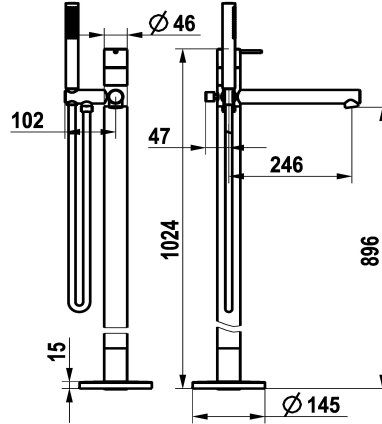

KWC ONO E Lever mixer – Tub

Modell-Linie: ONO E | 20.571.094.000
Armatura natryskowa | Baterie wannowe

KWC-No.

125655
chromeline, A 245, with spray head, hose and holder

125656
stainless steel, A 245, with spray head, hose and holder

- * Lever mixer
- * For freestanding tub
- * Made of stainless steel
- * Integrated check valve in the hose outlet
- * with shower holder
- * Fixed spout
- Neoperl® SLIM®
- * KWC cartridge M 35 OP

ATT-KWC-FARBCODE

chromeline

stainless steel

NEW

- with ceramic discs
- flow rate and temperature continuously variable
- temperature limitation
- * Scope of delivery:
- Hand shower KWC FIT-X slim 26.000.103.000
- Shower hose 1500 mm, metal Z.538.415.000
- * To be ordered separately:
- Unit for concealed installation 39.000.602.931

Dane techniczne

A_Spout_Spray
ATT-KWC-A_BRAUSENABGANG
ATT-KWC-AUSLAUF
ATT-KWC-BRAUSEGARNITUR
Handling
ATT-KWC-FARBCODE
Installation_type
Faucet_typ
Dimension Height
G_Acoustic_group
ATT-KWC-G_BRAUSENABGANG
Projection_A
EnergyLabelCH
ATT-KWC-MASS-WASSERAUSTRITT
Material