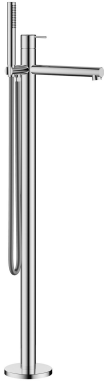

KWC ONO E Lever mixer – Tub

Modell-Linie: ONO E | 20.571.094.000
Armatura natryskowa | Baterie wannowe

KWC-No.

125655
chromeline, A 245, with spray head, hose and holder

125656
stainless steel, A 245, with spray head, hose and holder

- * Lever mixer
- * For freestanding tub
- * Made of stainless steel
- * Integrated check valve in the hose outlet
- * with shower holder
- * Fixed spout
- Neoperl® SLIM®
- * KWC cartridge M 35 OP

ATT-KWC-FARBCODE

chromeline

stainless steel

NEW

- with ceramic discs
- flow rate and temperature continuously variable
- temperature limitation
- * Scope of delivery:
- Hand shower KWC FIT-X slim 26.000.103.000
- Shower hose 1500 mm, metal Z.538.415.000
- * To be ordered separately:
- Unit for concealed installation 39.000.602.931

21 l/min (3 bar)
12 l/min (3 bar)
fest
mit_Brause,_Schlauch
topbedient
chromeline
Bodenstehend
Hebelmischer
927-1024
II
I
A245
B
806-902
ROSTFREIER_STAHL

Niezbędne akcesoria

KWC ONO E Lever mixer – Tub

Modell-Linie: ONO E | 20.571.094.000
Armatura natryskowa | Baterie wannowe