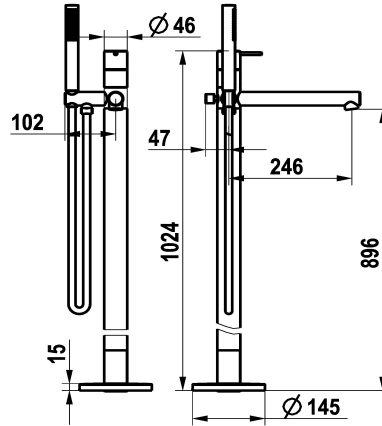

## KWC ONO E Lever mixer – Tub

Modell-Linie: ONO E | 20.571.094.000  
Duschar | Badkarsarmaturer

### KWC-No.

**125655**  
chromeline, A 245, with spray head, hose and holder

**125656**  
stainless steel, A 245, with spray head, hose and holder

- \* Lever mixer
- \* For freestanding tub
- \* Made of stainless steel
- \* Integrated check valve in the hose outlet
- \* with shower holder
- \* Fixed spout
- Neoperl® SLIM®
- \* KWC cartridge M 35 OP

Faucet\_typ

Measure\_Height

G\_Acoustic\_group

ATT-KWC-G\_BRAUSENABGANG

Projection\_A

EnergyLabelCH

ATT-KWC-MASS-WASSERAUSTRITT

Material

### ATT-KWC-FARBCODE

chromeline

stainless steel

- with ceramic discs
- flow rate and temperature continuously variable
- temperature limitation
- \* Scope of delivery:
  - Hand shower KWC FIT-X slim 26.000.103.000
  - Shower hose 1500 mm, metal Z.538.415.000
- \* To be ordered separately:
  - Unit for concealed installation 39.000.602.931