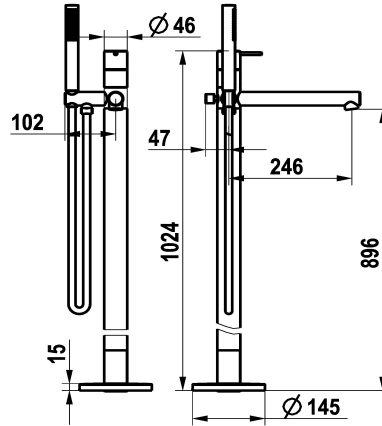

KWC ONO E Lever mixer – Tub

Modell-Linie: ONO E | 20.571.094.700
Showers | Exposed bath mixer

KWC-No.

125655
chromeline, A 245, with spray head, hose and holder

125656
stainless steel, A 245, with spray head, hose and holder

- * Lever mixer
- * For freestanding tub
- * Made of stainless steel
- * Integrated check valve in the hose outlet
- * with shower holder
- * Fixed spout
- Neoperl® SLIM®
- * KWC cartridge M 35 OP

Color code

chrome

stainless steel

NEW

- with ceramic discs
- flow rate and temperature continuously variable
- temperature limitation
- * Scope of delivery:
 - Hand shower KWC FIT-X slim 26.000.103.700
 - Shower hose 1500 mm, plastic 26.001.033.177
- * To be ordered separately:
 - Unit for concealed installation 39.000.602.931

Technical Data

Flow rate
Spray outlet: Flow rate
Spout
Shower_set
Handling
Color code
Installation_type
Faucet_typ
Dimension Height
G_Acoustic group
G_Acoustic group_Shower_outlet
Projection_A
Energy Label
Dimension Water outlet
material