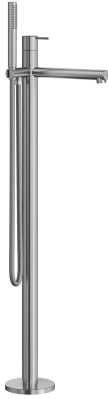

KWC ONO E Lever mixer – Tub

Modell-Linie: ONO E | 20.571.094.700
Showers | Exposed bath mixer

KWC-No.

125655
chromeline, A 245, with spray head, hose and holder

125656
stainless steel, A 245, with spray head, hose and holder

- * Lever mixer
- * For freestanding tub
- * Made of stainless steel
- * Integrated check valve in the hose outlet
- * with shower holder
- * Fixed spout
- Neoperl® SLIM®
- * KWC cartridge M 35 OP

Color code

chrome

stainless steel

NEW

- with ceramic discs
- flow rate and temperature continuously variable
- temperature limitation
- * Scope of delivery:
 - Hand shower KWC FIT-X slim 26.000.103.700
 - Shower hose 1500 mm, plastic 26.001.033.177
- * To be ordered separately:
 - Unit for concealed installation 39.000.602.931

21 l/min (3 bar)
12 l/min (3 bar)
fixed
with shower head, hose
top lever
stainless steel
Freestanding
Lever mixer
927-1024
II
I
A 245
B
806-902
stainless steel

Mandatory Accessories

KWC ONO E Lever mixer – Tub