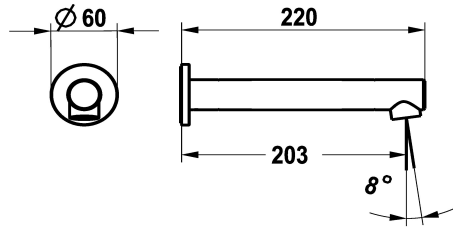

## KWC ONO E Bathtub spout

Modell-Linie: ONO E | 26.578.054.000  
Showers | Complementary parts showers

### KWC-No.

**125657**  
chromeline, A 205, ½" thread

**125658**  
stainless steel, A 205, ½" thread

\* Bathtub spout  
\* Fixed spout  
- Neoperl® SLIM®

### Color code

chromeline

stainless steel

\* Connecting thread ½"  
\* Suitable for:  
- KWC ONO E

NEW

### Technical Data

Connection
Spout
Diameter
Color code
Installation type
Faucet_typ
Projection A
material

Copper tubes
fixed
D60
chromeline
Wall mounted
Bathtub spout
A 205
stainless steel