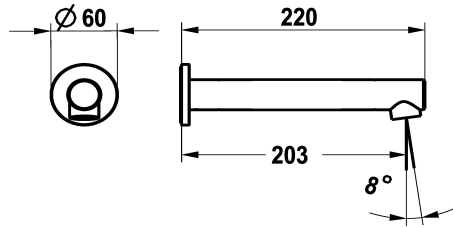

KWC ONO E Bathtub spout

Modell-Linie: ONO E | 26.578.044.700
Showers | Complementary parts showers

KWC-No.

125657
chromeline, A 205, ½" thread

125658
stainless steel, A 205, ½" thread

* Bathtub spout
* Fixed spout
- Neoperl® SLIM®

Color code

chrome

stainless steel

* Connecting thread ½"
* Suitable for:
- KWC ONO E

NEW

Technical Data

Connection

G 1/2"

Spout

fixed

Diameter

D60

Color code

stainless steel

Installation_type

Wall mounted

Faucet_typ

Bathtub spout

Projection_A

A 205

material

stainless steel