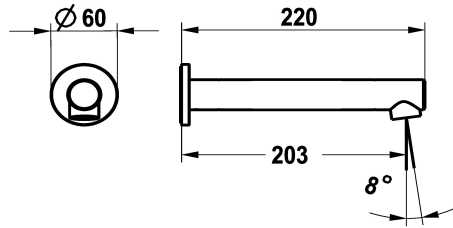

KWC ONO E Bathtub spout

Modell-Linie: ONO E | 26.578.044.700
Showers | Complementary parts showers

KWC-No.

125657
chromeline, A 205, ½" thread

125658
stainless steel, A 205, ½" thread

* Bathtub spout
* Fixed spout
- Neoperl® SLIM®

Color code

chromeline

stainless steel

* Connecting thread ½"
* Suitable for:
- KWC ONO E

NEW

Technical Data

Connection

G 1/2"

Spout

fixed

Diameter

D60

Color code

stainless steel

Installation type

Wall mounted

Faucet_typ

Bathtub spout

Projection A

A 205

material

stainless steel