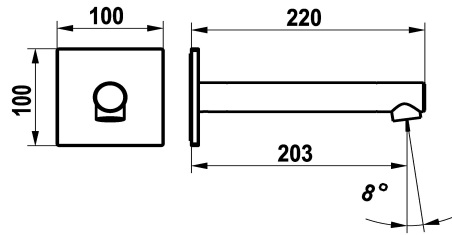

KWC ONO E Bathtub spout

Modell-Linie: ONO E | 26.578.054.000
Showers | Complementary parts showers

KWC-No.

125659
chromeline, A 205, ½" thread

125660
stainless steel, A 205, ½" thread

* Bathtub spout
* Fixed spout
- Neoperl® SLIM®

Color code

chromeline

stainless steel

* Connecting thread ½"
* Suitable for:
- KWC ONO E

NEW

Technical Data

Connection
Spout
Diameter
Color code
Installation type
Faucet_type
Projection A
material

Flexible connection hose
fixed
100 x 100
chromeline
Wall mounted
Bathtub spout
A 205
stainless steel