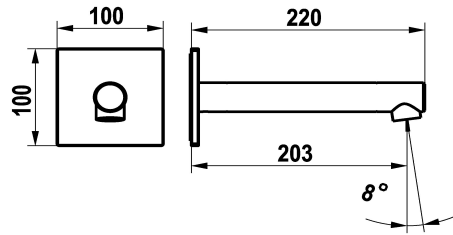

## KWC ONO E Bathtub spout

Modell-Linie: ONO E | 26.578.054.000

### KWC-No.

**125659**  
chromeline, A 205, ½" thread

**125660**  
stainless steel, A 205, ½" thread

\* Bathtub spout  
\* Fixed spout  
- Neoperl® SLIM®

### Technical Data

Connection
ATT-KWC-AUSLAUF
Diameter
ATT-KWC-FARBCODE
Installation_type
Faucet_typ
Projection_A
Material

Flexibler_Anschlusschlauch
fest
100x100
chromeline
Vägghmontering
26
A205
ROSTFREIER_STAHL