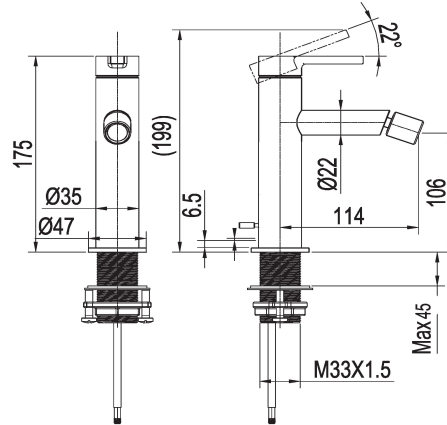

KWC AVA E Lever mixer - Bidet

Modell-Linie: AVA E | 13.458.041.700FL
Umyvadlové armatury | Sady pro hrubou stavbu pro armatury

KWC-No.

125681
stainless steel, A 115, flexible connection hoses, with drain fitting

- * Lever mixer
- * Made of stainless steel
- * EcoProtect - water-saving device
- * Fixed spout
- Ball joint aerator perlator
- * KWC cartridge S 25
- with ceramic discs

- flow rate and temperature continuously variable
- * Flexible connection hoses 3/8"
- * QuickInstallation - Fastening via threaded connection with locking screws
- * Mounting hole size ø35 mm
- * Scope of delivery:
- KWC pop-up valve Z.538.581.000

NEW

Technické údaje

A_Spout_Spray
ATT-KWC-ABLAUFGARNITUR
Connection
ATT-KWC-AUSLAUF
Handling
ATT-KWC-FARBCODE
Installation_type
Faucet_typ
Measure_Height
G_Acoustic group
Projection_A
EnergyLabelCH
ATT-KWC-MASS-WASSERAUSTRITT
Materiál

4,3 l/min (3 bar)
mit_Ablaufgarnitur
Flexible_Anschlusschläuche
fixovaná
topbedient
stainless steel
Standmontage
01
175
yes
A115
A
107
ROSTFREIER_STAHL

Náhradní díly

KWC AVA E Lever mixer - Bidet

Modell-Linie: AVA E | 13.458.041.700FL