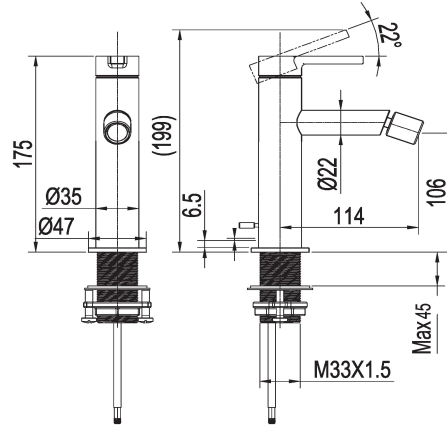

## KWC AVA E Lever mixer - Bidet

Modell-Linie: AVA E | 13.458.041.700FL  
Taps | Basic installation kits for tap

### KWC-No.

**125681**  
stainless steel, A 115, flexible connection hoses, with drain fitting

- \* Lever mixer
- \* Made of stainless steel
- \* EcoProtect - water-saving device
- \* Fixed spout
- Ball joint aerator perlator
- \* KWC cartridge S 25
- with ceramic discs

- flow rate and temperature continuously variable
- \* Flexible connection hoses 3/8"
- \* QuickInstallation - Fastening via threaded connection with locking screws
- \* Mounting hole size ø35 mm
- \* Scope of delivery:
- KWC pop-up valve Z.538.581.000

### Technical Data

Flow rate	4,3 l/min (3 bar)
pop-up valve	with pop-up valve
Connection	Flexible connection hoses
Spout	fixed
Handling	top lever
Color code	stainless steel
Installation type	Pillar installation
Faucet_typ	Faucet
Measure Height	175
Acoustic group	yes
Projection A	A 115
Energy label	A
Dimension Water outlet	107
material	stainless steel