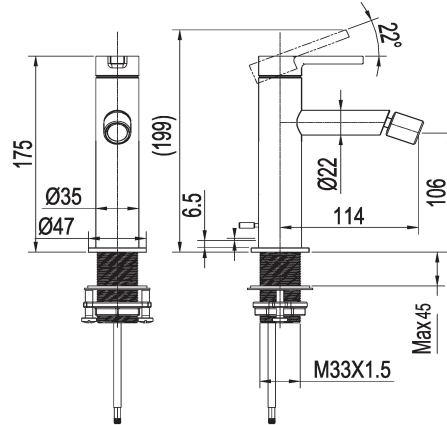

KWC AVA E Lever mixer - Bidet

Modell-Linie: AVA E | 13.458.041.700FL
Hanat | Perusasennussarjat hanalle

KWC-No.

125681
stainless steel, A 115, flexible connection hoses, with drain fitting

- * Lever mixer
- * Made of stainless steel
- * EcoProtect - water-saving device
- * Fixed spout
- Ball joint aerator perlator
- * KWC cartridge S 25
- with ceramic discs

- flow rate and temperature continuously variable
- * Flexible connection hoses 3/8"
- * QuickInstallation - Fastening via threaded connection with locking screws
- * Mounting hole size ø35 mm
- * Scope of delivery:
- KWC pop-up valve Z.538.581.000

4.3 l/min (3 bar)
mit_Ablaufgarnitur
Flexible_Anschlusschläuche
Kiinnitetty
topbedient
stainless steel
Standmontage
01
175
yes
A115
A
107
ROSTFREIER_STAHL
0

Varaosat

KWC AVA E Lever mixer - Bidet

Modell-Linie: AVA E | 13.458.041.700FL
Hanat | Perusasennussarjat hanalle

Cartridge S 25

538711
Z.536.032

Service key Neoperl © Caché ©, TJ, 18 mm, green

634729
CACHETJ

Pop-up valve

3600004125
Z.538.581.177
