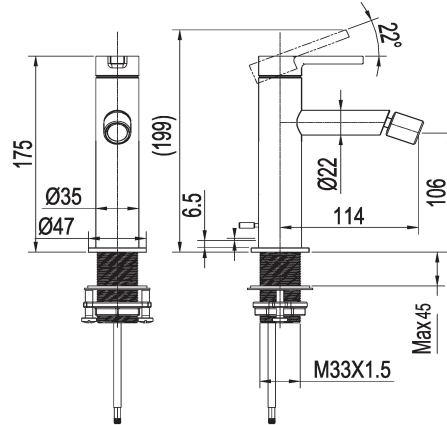

KWC AVA E Lever mixer - Bidet

Modell-Linie: AVA E | 13.458.041.700FL
Armatura umywalkowa | Zestawy podtynkowe do armatury umywalkowej

KWC-No.

125681
stainless steel, A 115, flexible connection hoses, with drain fitting

- * Lever mixer
- * Made of stainless steel
- * EcoProtect - water-saving device
- * Fixed spout
- Ball joint aerator perlator
- * KWC cartridge S 25
- with ceramic discs

- flow rate and temperature continuously variable
- * Flexible connection hoses 3/8"
- * QuickInstallation - Fastening via threaded connection with locking screws
- * Mounting hole size ø35 mm
- * Scope of delivery:
- KWC pop-up valve Z.538.581.000

NEW

Dane techniczne

| |
|-----------------------------|
| A_Spout_Spray |
| ATT-KWC-ABLAUFGARNITUR |
| Connection |
| ATT-KWC-AUSLAUF |
| Handling |
| ATT-KWC-FARBCODE |
| Installation_type |
| Faucet_typ |
| Dimension Height |
| G_Acoustic group |
| Projection_A |
| EnergyLabelCH |
| ATT-KWC-MASS-WASSERAUSTRITT |
| Material |

Części zamienne

KWC AVA E Lever mixer - Bidet

Modell-Linie: AVA E | 13.458.041.700FL
Armatura umywalkowa | Zestawy podtynkowe do armatury umywalkowej

Cartridge S 25

538711
Z.536.032

Service key Neoperl © Caché ©, TJ, 18 mm, green