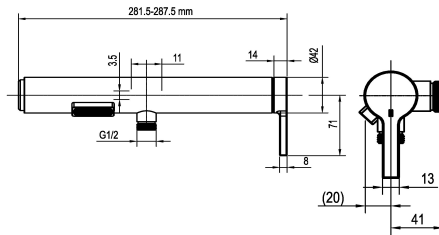

KWC AVA E Lever mixer – Shower

Modell-Linie: AVA E | 21.452.480.700
Sprchové armatury | Hydraulické sprchy

KWC-No.

125685
stainless steel, AD 150 ± 20, without spray head and hose

- * Lever mixer
- * Made of stainless steel
- * Intrinsicly safe against backflow
- * KWC cartridge with safety device M 35 OP

- with ceramic discs
- flow rate and temperature continuously variable
- * Wall connections ½" x ¾", without shut-off valve eccentric 10 mm

NEW

Technické údaje

ATT-KWC-A_BRAUSENABGANG
Handling
ATT-KWC-FARBCODE
Installation_type
Faucet_typ
Measure_Height
G_Acoustic group
Connection measure
Materiál

12.8 l/min (3bar)
seitenbedient
stainless steel
montáž na stěnu
01
30
2
150+/-20
ROSTFREIER_STAHL

Náhradní díly

Cartridge M 35 OP

538331
Z.537.710