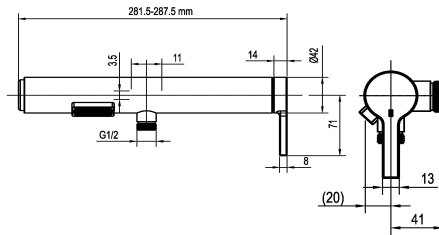

KWC AVA E Lever mixer – Shower

Modell-Linie: AVA E | 21.452.480.700
Suihkut ja suihkupaneelit | Manuaali suihkut

KWC-No.

125685
stainless steel, AD 150 ±20, without spray head and hose

- * Lever mixer
- * Made of stainless steel
- * Intrinsically safe against backflow
- * KWC cartridge with safety device M 35 OP

- with ceramic discs
- flow rate and temperature continuously variable
- * Wall connections ½" x ¾", without shut-off valve eccentric 10 mm

Tekniset tiedot

ATT-KWC-A_BRAUSENABGANG
Handling
ATT-KWC-FARBCODE
Installation_type
Faucet_typ
Measure_Height
G_Acoustic group
Connection measure
Materiaali
IviCode

12.8 l/min (3bar)
seitenbedient
stainless steel
Seinäasennus
01
30
2
150+/-20
ROSTFREIER_STAHL
0

Varaosat

Cartridge M 35 OP

538331
Z.537.710

KWC AVA E

Lever mixer – Shower

Modell-Linie: AVA E | 21.452.480.700