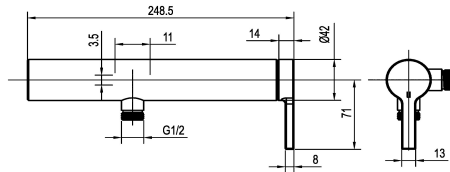

## KWC AVA E Lever mixer - bath

Modell-Linie: AVA E | 20.452.480.700  
Sprchové armatury | Vanové armatury

### KWC-No.

**125689**

stainless steel, AD 150 ±20, without spray head, hose and holder

- \* Lever mixer
- \* Made of stainless steel
- \* Push-button diverter with automatic reset
- \* Inherently safe against backflow
- \* Fixed spout

- Neoperl® surge aerator
- \* KWC cartridge M 35 OP
- with ceramic discs
- flow rate and temperature continuously variable
- \* Wall connections 1/2" x 3/4", without shut-off valve eccentric 10 mm

NEW

20.8 l/min (3 bar)
12.8 l/min (3 bar)
fixovaná
ohne_Brause_Schlauch
seitenbedient
stainless steel
montáž na stěnu
01
30
U
2
150+/-20
20
ROSTFREIER_STAHL