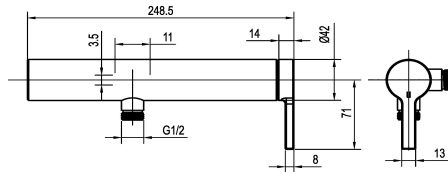

KWC AVA E Lever mixer - bath

Modell-Linie: AVA E | 20.452.480.700
Showers | Exposed bath mixer

KWC-No.

125689

stainless steel, AD 150 ±20, without spray head, hose and holder

- * Lever mixer
- * Made of stainless steel
- * Push-button diverter with automatic reset
- * Intrinsicly safe against backflow
- * Fixed spout

- Neoperl® surge aerator
- * KWC cartridge M 35 OP
- with ceramic discs
- flow rate and temperature continuously variable
- * Wall connections ½" x ¾", without shut-off valve eccentric 10 mm

NEW

Technical Data

Flow rate	20.8 l/min (3 bar)
Spray outlet: Flow rate	12.8 l/min (3 bar)
Spout	fixed
Shower_set	without shower head, hose
Handling	side lever
Color code	stainless steel
Installation_type	Wall mounted
Faucet_typ	Faucet
Dimension Height	30
Acoustic group	U
Spray outlet: Acoustic group	Mains receiver1
Connection measure	150+/-20
Dimension Water outlet	20
material	stainless steel