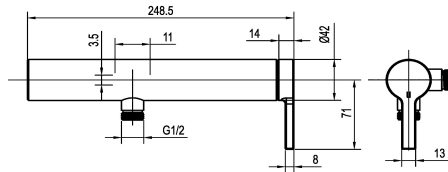

KWC AVA E Lever mixer - bath

Modell-Linie: AVA E | 20.452.480.700
Suihkut ja suihkupaneelit | Allashanat

KWC-No.

125689

stainless steel, AD 150 ±20, without spray head, hose and holder

- * Lever mixer
- * Made of stainless steel
- * Push-button diverter with automatic reset
- * Intrinsicly safe against backflow
- * Fixed spout

- Neoperl® surge aerator
- * KWC cartridge M 35 OP
- with ceramic discs
- flow rate and temperature continuously variable
- * Wall connections ½" x ¾", without shut-off valve eccentric 10 mm

NEW

Tekniset tiedot

A_Spout_Spray	ATT-KWC-A_BRAUSENABGANG
Spout	ATT-KWC-BRAUSEGARNITUR
Handling	ATT-KWC-FARBCODE
Installation_type	Faucet_typ
Measure_Height	G_Acoustic_group
ATT-KWC-G_BRAUSENABGANG	Connection measure
ATT-KWC-MASS-WASSERAUSTRITT	Materiaali
lviCode	

20.8 l/min (3 bar)	12.8 l/min (3 bar)
Kiinnitetty	ohne_Brause_Schlauch
seitenbedient	stainless steel
Seinäasennus	01
30	U
2	150+/-20
20	ROSTFREIER_STAHL
0	

Varaosat

KWC AVA E
Lever mixer - bath

Modell-Linie: AVA E | 20.452.480.700
Suihkut ja suihkupaneelit | Allashanat