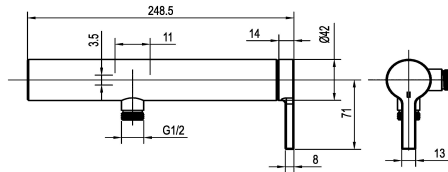

KWC AVA E Lever mixer - bath

Modell-Linie: AVA E | 20.452.480.700
Armatura natryskowa | Baterie wannowe

KWC-No.

125689
stainless steel, AD 150 ± 20, without spray head, hose and holder

- * Lever mixer
- * Made of stainless steel
- * Push-button diverter with automatic reset
- * Intrinsicly safe against backflow
- * Fixed spout

- Neoperl® surge aerator
- * KWC cartridge M 35 OP
- with ceramic discs
- flow rate and temperature continuously variable
- * Wall connections 1/2" x 3/4", without shut-off valve eccentric 10 mm

NEW

Dane techniczne

20.8 l/min (3 bar)
12.8 l/min (3 bar)
fest
ohne_Brause_Schlauch
seitenbedient
stainless steel
Montaż naścienny
01
30
U
2
150+/-20
20
ROSTFREIER_STAHL

Części zamienne

KWC AVA E
Lever mixer - bath

Modell-Linie: AVA E | 20.452.480.700
Armatura natryskowa | Baterie wannowe