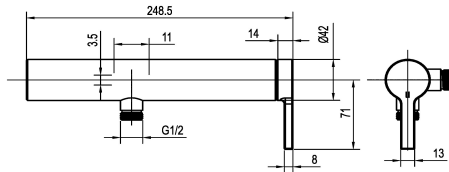

KWC AVA E Lever mixer - bath

Modell-Linie: AVA E | 20.452.480.700
Duschar | Badkarsarmaturer

KWC-No.

125689

stainless steel, AD 150 ±20, without spray head, hose and holder

- * Lever mixer
- * Made of stainless steel
- * Push-button diverter with automatic reset
- * Intrinsicly safe against backflow
- * Fixed spout

- Neoperl® surge aerator
- * KWC cartridge M 35 OP
- with ceramic discs
- flow rate and temperature continuously variable
- * Wall connections 1/2" x 3/4", without shut-off valve eccentric 10 mm

NEW

Technical Data

20.8 l/min (3 bar)
12.8 l/min (3 bar)
fest
ohne_Brause_Schlauch
seitenbedient
stainless steel
Vägghmontering
01
30
U
2
150+/-20
20
ROSTFREIER_STAHL

Reservdelar

KWC AVA E
Lever mixer - bath

Modell-Linie: AVA E | 20.452.480.700
Duschar | Badkarsarmaturen