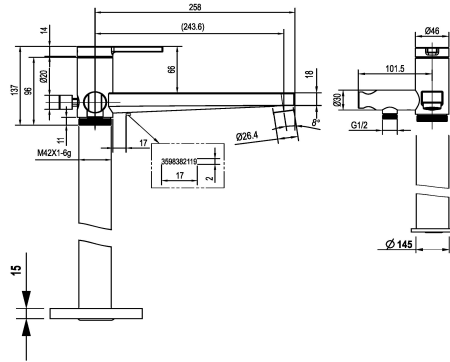

KWC AVA E Lever mixer – Tub

Modell-Linie: AVA E | 20.451.094.700
Sprchové armatury | Vanové armatury

KWC-No.

125690
stainless steel, A 245, with spray head and hose

- * Lever mixer
- * For freestanding tub
- * Made of stainless steel
- * Integrated check valve in the hose outlet
- * with shower holder
- * Fixed spout
- Neoperl® SLIM®
- * KWC cartridge M 35 OP

- with ceramic discs
- flow rate and temperature continuously variable
- temperature limitation
- * Scope of delivery:
- Hand shower KWC FIT-X slim 26.000.103.700
- Shower hose 1500 mm, plastic 26.001.033.177
- * To be ordered separately:
- Unit for concealed installation 39.000.602.931

NEW

Technické údaje

ATT-KWC-AUSLAUF
ATT-KWC-BRAUSEGARNITUR
Handling
ATT-KWC-FARBCODE
Installation_type
Faucet_typ
Measure_Height
Projection_A
ATT-KWC-MASS-WASSERAUSTRITT
Materiál

fixovaná
mit_Brause_Schlauch
topbedient
stainless steel
Bodenstehend
01
927-1024
A245
806-902
ROSTFREIER_STAHL

Service key Neoperl © Caché ©, STD,
24 mm, grey

635231
Z.635.231

FIT-X Baton shower slim

125188
26.000.103.700

SHOWERCULTURE Shower hose

538516
26.001.033.177
