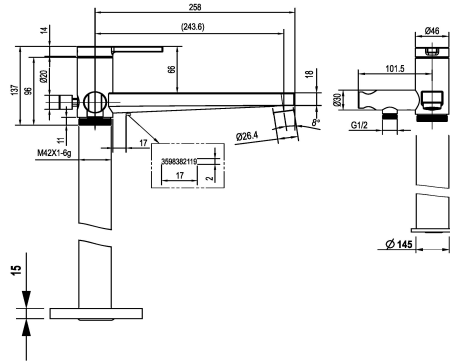

KWC AVA E Lever mixer – Tub

Modell-Linie: AVA E | 20.451.094.700
Suihkut ja suihkupaneelit | Allashanat

KWC-No.

125690
stainless steel, A 245, with spray head and hose

- * Lever mixer
- * For freestanding tub
- * Made of stainless steel
- * Integrated check valve in the hose outlet
- * with shower holder
- * Fixed spout
- Neoperl® SLIM®
- * KWC cartridge M 35 OP

- with ceramic discs
- flow rate and temperature continuously variable
- temperature limitation
- * Scope of delivery:
- Hand shower KWC FIT-X slim 26.000.103.700
- Shower hose 1500 mm, plastic 26.001.033.177
- * To be ordered separately:
- Unit for concealed installation 39.000.602.931

NEW

Tekniset tiedot

Spout
ATT-KWC-BRAUSEGARNITUR
Handling
ATT-KWC-FARBCODE
Installation_type
Faucet_typ
Measure_Height
Projection_A
ATT-KWC-MASS-WASSERAUSTRITT
Materiaali
lviCode

Kiinnitetty
mit_Brause_Schlauch
topbedient
stainless steel
Bodenstehend
01
927-1024
A245
806-902
ROSTFREIER_STAHL
0

Service key Neoperl © Caché ©, STD,
24 mm, grey

635231
Z.635.231

FIT-X Baton shower slim

125188
26.000.103.700

SHOWERCULTURE Shower hose

538516
26.001.033.177
