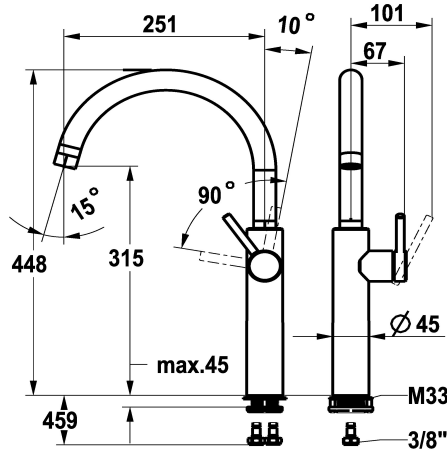

KWC BISTRO E Lever mixer – Kitchen

Modell-Linie: BISTRO E | 10.581.013.700FL
Umyvadlové armatury | Hydraulické armatury

KWC-No.

125692
stainless steel, A 250, flexible connection hoses

- * Lever mixer
- * Lever installation only possible on the right side
- Child safety: cold water flow in lever position towards the front
- * Swivel spout 360°
- Neoperl® Caché® laminar
- * OptimalSpace - ample space for washing or working
- * KWC cartridge M 35 S

- with ceramic discs
- flow rate and temperature continuously variable
- * Flexible connection hoses 3/8"
- * QuickInstallation - Fastening via threaded connection with locking screws
- * Mounting hole size ø35 mm

NEW

Technické údaje

A_Spout_Spray
Connection
ATT-KWC-AUSLAUF
Handling
ATT-KWC-FARBCODE
Installation_type
Faucet_typ
ATT-KWC-BAUFORM
Measure_Height
G_Acoustic group
Projection_A
ATT-KWC-MASS-WASSERAUSTRITT
Materiál

13.1 l/min (3 bar)
Flexible_Anschlusschläuche
schwenkbar
seitenbedient
stainless steel
Standmontage
01
J-Auslauf
448
U
A250
315
ROSTFREIER_STAHL

Náhradní díly

KWC BISTRO E
Lever mixer – Kitchen

Modell-Linie: BISTRO E | 10.581.013.700FL
Umyvadlové armatury | Hydraulické armatury