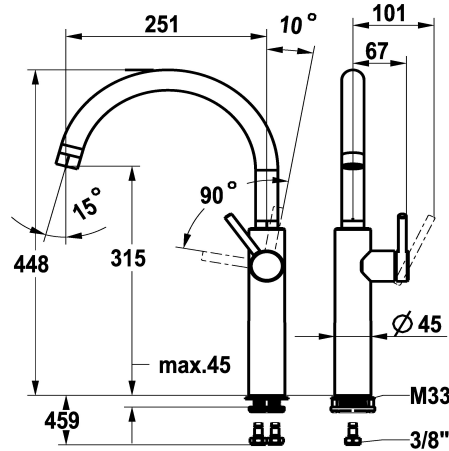

KWC BISTRO E Lever mixer – Kitchen

Modell-Linie: BISTRO E | 10.581.013.700FL
Taps | Manual taps

KWC-No.

125692
stainless steel, A 250, flexible connection hoses

- * Lever mixer
- * Lever installation only possible on the right side
- Child safety: cold water flow in lever position towards the front
- * Swivel spout 360°
- Neoperl® Caché® laminar
- * OptimalSpace - ample space for washing or working
- * KWC cartridge M 35 S

- with ceramic discs
- flow rate and temperature continuously variable
- * Flexible connection hoses 3/8"
- * QuickInstallation - Fastening via threaded connection with locking screws
- * Mounting hole size ø35 mm

NEW

Technical Data

Flow rate
Connection
Spout
Handling
Color code
Installation_type
Faucet_typ
Design
Dimension Height
Acoustic group
Projection_A
Dimension Water outlet
material

13.1 l/min (3 bar)
Flexible connection hoses
swivel
side lever
stainless steel
Pillar installation
Faucet
J-Spout
448
U
A 250
315
stainless steel

Spare Parts

KWC BISTRO E
Lever mixer – Kitchen

Modell-Linie: BISTRO E | 10.581.013.700FL
Taps | Manual taps

Service key Neoperl © Caché ©, STD,
24 mm, grey

635231
Z.635.231
