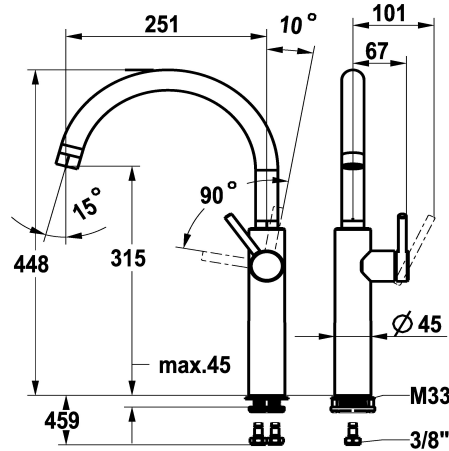

## KWC BISTRO E Lever mixer – Kitchen

Modell-Linie: BISTRO E | 10.581.013.700FL  
Taps | Manual taps

### KWC-No.

**125692**  
stainless steel, A 250, flexible connection hoses

- \* Lever mixer
- \* Lever installation only possible on the right side
- Child safety: cold water flow in lever position towards the front
- \* Swivel spout 360°
- Neoperl® Caché® laminar
- \* OptimalSpace - ample space for washing or working
- \* KWC cartridge M 35 S

- with ceramic discs
- flow rate and temperature continuously variable
- \* Flexible connection hoses 3/8"
- \* QuickInstallation - Fastening via threaded connection with locking screws
- \* Mounting hole size  $\varnothing 35$  mm

### Technical Data

Flow rate
Connection
Spout
Handling
Color code
Installation type
Faucet_typ
Design
Dimension Height
Acoustic group
Projection A
Dimension Water outlet
material

13.1 l/min (3 bar)
Flexible connection hoses
swivel
side lever
stainless steel
Pillar installation
Faucet
J-Spout
448
U
A 250
315
stainless steel