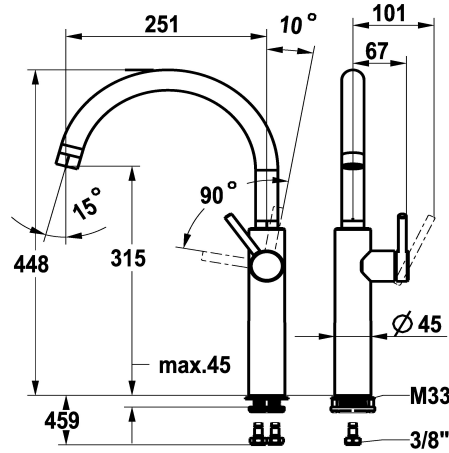

KWC BISTRO E Lever mixer – Kitchen

Modell-Linie: BISTRO E | 10.581.013.700FL
Taps | Manual taps

KWC-No.

125692
stainless steel, A 250, flexible connection hoses

- * Lever mixer
- * Lever installation only possible on the right side
- Child safety: cold water flow in lever position towards the front
- * Swivel spout 360°
- Neoperl® Caché® laminar
- * OptimalSpace - ample space for washing or working
- * KWC cartridge M 35 S

- with ceramic discs
- flow rate and temperature continuously variable
- * Flexible connection hoses 3/8"
- * QuickInstallation - Fastening via threaded connection with locking screws
- * Mounting hole size ø35 mm

NEW

Technical Data

Flow rate
Connection
Spout
Handling
Color code
Installation type
Faucet_typ
Design
Measure Height
Acoustic group
Projection A
Dimension Water outlet
material

13.1 l/min (3 bar)
Flexible connection hoses
swivel
side lever
stainless steel
Pillar installation
Faucet
J-Spout
448
U
A 250
315
stainless steel

Spare Parts

KWC BISTRO E
Lever mixer – Kitchen

Modell-Linie: BISTRO E | 10.581.013.700FL
Taps | Manual taps

Service key Neoperl © Caché ©, STD,
24 mm, grey

635231
Z.635.231
