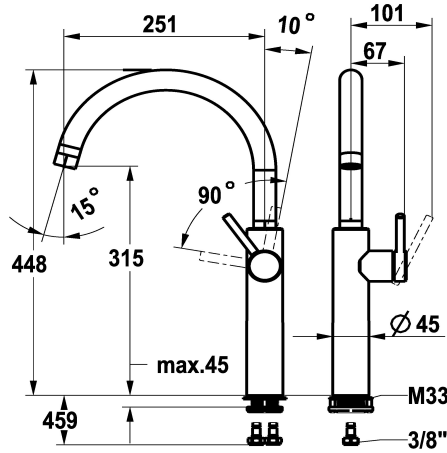

KWC BISTRO E Lever mixer – Kitchen

Modell-Linie: BISTRO E | 10.581.013.700FL
Hanat | Käsi käyttöiset hanat

KWC-No.

125692
stainless steel, A 250, flexible connection hoses

- * Lever mixer
- * Lever installation only possible on the right side
- Child safety: cold water flow in lever position towards the front
- * Swivel spout 360°
- Neoperl® Caché® laminar
- * OptimalSpace - ample space for washing or working
- * KWC cartridge M 35 S

- with ceramic discs
- flow rate and temperature continuously variable
- * Flexible connection hoses 3/8"
- * QuickInstallation - Fastening via threaded connection with locking screws
- * Mounting hole size ø35 mm

NEW

Tekniset tiedot

A_Spout_Spray
Connection
Spout
Handling
ATT-KWC-FARBCODE
Installation_type
Faucet_typ
ATT-KWC-BAUFORM
Measure_Height
G_Acoustic group
Projection_A
ATT-KWC-MASS-WASSERAUSTRITT
Materiaali
IviCode

13.1 l/min (3 bar)
Flexible_Anschlusschläuche
schwenkbar
seitenbedient
stainless steel
Standmontage
01
J-Spout
448
U
A250
315
ROSTFREIER_STAHL
0

Varaosat

KWC BISTRO E Lever mixer – Kitchen

Modell-Linie: BISTRO E | 10.581.013.700FL
Hanat | Käsi­käyt­toiset hanat