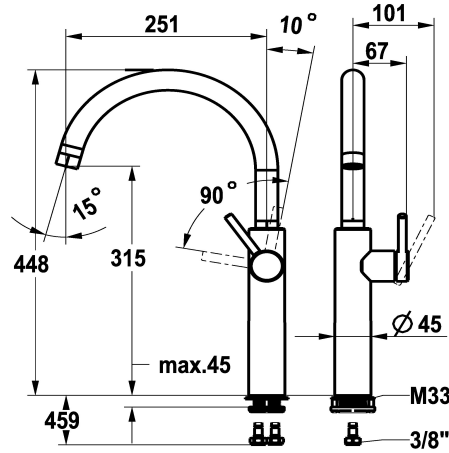

KWC BISTRO E Lever mixer – Kitchen

Modell-Linie: BISTRO E | 10.581.013.700FL
Armatura umywalkowa | Armatura jednouchwytywa

KWC-No.

125692

stainless steel, A 250, flexible connection hoses

- * Lever mixer
- * Lever installation only possible on the right side
- Child safety: cold water flow in lever position towards the front
- * Swivel spout 360°
- Neoperl® Caché® laminar
- * OptimalSpace - ample space for washing or working
- * KWC cartridge M 35 S

- with ceramic discs
- flow rate and temperature continuously variable
- * Flexible connection hoses 3/8"
- * QuickInstallation - Fastening via threaded connection with locking screws
- * Mounting hole size $\varnothing 35$ mm

Faucet_typ

ATT-KWC-BAUFORM

Dimension Height

G_Acoustic group

Projection_A

EnergyLabelCH

ATT-KWC-MASS-WASSERAUSTRITT

Material

14 l/min (3 bar)

Flexible_Anschlusschläuche

schwenkbar

seitenbedient

stainless steel

Standmontage

Hebelmischer

J-Auslauf