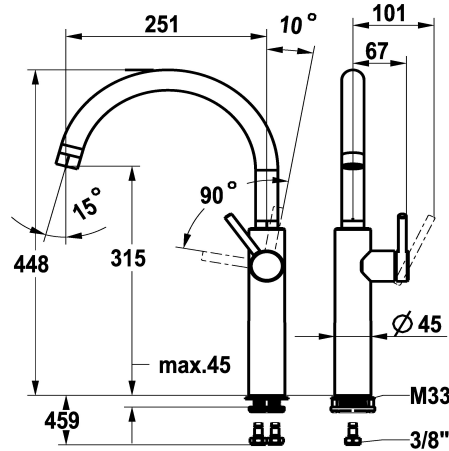

## KWC BISTRO E Lever mixer – Kitchen

Modell-Linie: BISTRO E | 10.581.013.700FL  
Kranar | Hydraulické armatúry

### KWC-No.

**125692**  
stainless steel, A 250, flexible connection hoses

- \* Lever mixer
- \* Lever installation only possible on the right side
- Child safety: cold water flow in lever position towards the front
- \* Swivel spout 360°
- Neoperl® Caché® laminar
- \* OptimalSpace - ample space for washing or working
- \* KWC cartridge M 35 S

- with ceramic discs
- flow rate and temperature continuously variable
- \* Flexible connection hoses 3/8"
- \* QuickInstallation - Fastening via threaded connection with locking screws
- \* Mounting hole size ø35 mm

### Reservdelar

**KWC BISTRO E**  
Lever mixer – Kitchen

**Modell-Linie: BISTRO E | 10.581.013.700FL**  
Kranar | Hydraulické armatury

**Service key Neoperl © Caché ©, STD,**  
**24 mm, grey**

---

**635231**  
Z.635.231