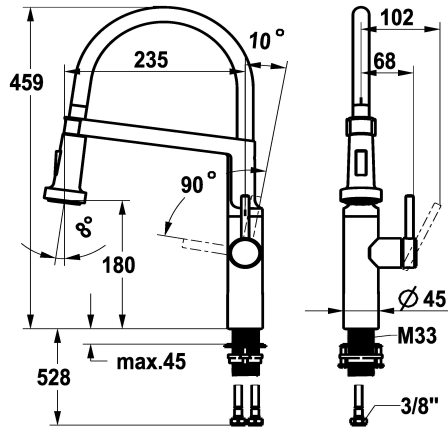

### KWC-No.

**125694**  
stainless steel, A 235, flexible connection hoses

- \* Lever mixer
- \* HighFlex patented spring hose technology
- \* Lever installation only possible on the right side
- Child safety: cold water flow in lever position towards the front
- \* TouchProtect - anti-scald protection thanks to the "double skin" principle
- \* Spray
  - SprayClean - easy to clean and actively prevents limescale buildup
  - Neoperl® Caché® SSR, swivelling jet regulator
  - PowerClean - needle spray mode, with automatic diverter reset

- \* EasyLock - a pull-out spray that easily slides back into place
- \* Swivel spout 360°
- \* OptimalSpace - ample space for washing or working
- \* KWC cartridge M 35 S
  - with ceramic discs
  - flow rate and temperature continuously variable
- \* Flexible connection hoses 3/8"
- \* QuickInstallation - Fastening via threaded connection with locking screws
- \* Mounting hole size ø35 mm

Installation\_type

Faucet\_typ

ATT-KWC-BAUFORM

Measure\_Height

G\_Acoustic group

Projection\_A

ATT-KWC-MASS-WASSERAUSTRITT

Materiál

7.6 l/min (3 bar)

6.4 l/min (3 bar)

Flexible\_Anschlusschläuche

schwenkbar

seitenbedient

Umstellbrause

stainless steel

Standmontage