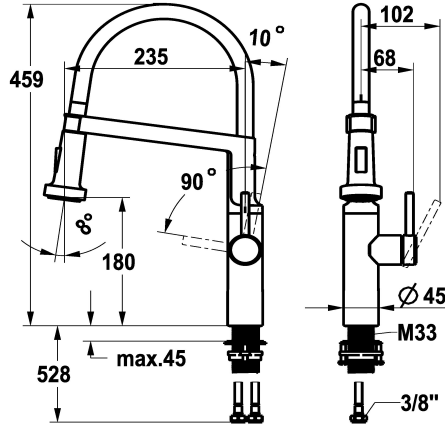

### KWC-No.

**125694**  
stainless steel, A 235, flexible connection hoses

- \* Lever mixer
- \* HighFlex patented spring hose technology
- \* Lever installation only possible on the right side
- Child safety: cold water flow in lever position towards the front
- \* TouchProtect - anti-scald protection thanks to the "double skin" principle
- \* Spray
  - SprayClean - easy to clean and actively prevents limescale buildup
  - Neoperl® Caché® SSR, swivelling jet regulator
  - PowerClean - needle spray mode, with automatic diverter reset

- \* EasyLock - a pull-out spray that easily slides back into place
- \* Swivel spout 360°
- \* OptimalSpace - ample space for washing or working
- \* KWC cartridge M 35 S
  - with ceramic discs
  - flow rate and temperature continuously variable
- \* Flexible connection hoses 3/8"
- \* QuickInstallation - Fastening via threaded connection with locking screws
- \* Mounting hole size ø35 mm

### Technical Data

|                        |                           |
|------------------------|---------------------------|
| Flow rate              | 8 l/min (3 bar)           |
| Spray: Flow rate       | 6.4 l/min (3 bar)         |
| Connection             | Flexible connection hoses |
| Spout                  | swivel                    |
| Handling               | side lever                |
| Kitchen_spray          | Diverter spray            |
| Color code             | stainless steel           |
| Installation_type      | Pillar installation       |
| Faucet_typ             | Lever mixer               |
| Design                 | J-Spout                   |
| Dimension Height       | 459                       |
| G_Acoustic group       | I                         |
| Projection_A           | A 235                     |
| Energy Label           | A                         |
| Dimension Water outlet | 180                       |
| material               | stainless steel           |