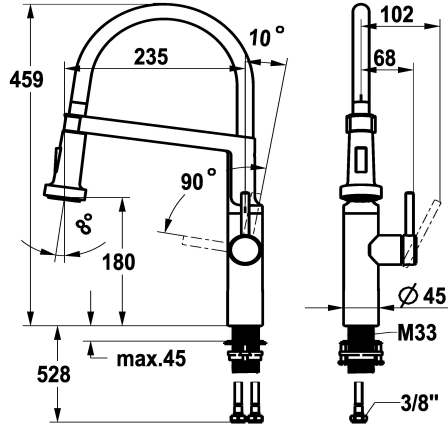

KWC BISTRO E Lever mixer – Kitchen

Modell-Linie: BISTRO E | 10.581.433.700FL
Taps | Manual taps

KWC-No.

125694

stainless steel, A 235, flexible connection hoses

- * Lever mixer
- * HighFlex patented spring hose technology
- * Lever installation only possible on the right side
- Child safety: cold water flow in lever position towards the front
- * TouchProtect - anti-scald protection thanks to the "double skin" principle
- * Spray
 - SprayClean - easy to clean and actively prevents limescale buildup
 - Neoperl® Caché® SSR, swivelling jet regulator
 - PowerClean - needle spray mode, with automatic diverter reset

- * EasyLock - a pull-out spray that easily slides back into place
- * Swivel spout 360°
- * OptimalSpace - ample space for washing or working
- * KWC cartridge M 35 S
 - with ceramic discs
 - flow rate and temperature continuously variable
- * Flexible connection hoses 3/8"
- * QuickInstallation - Fastening via threaded connection with locking screws
- * Mounting hole size ø35 mm

NEW

Technical Data

Flow rate normal spray
Spray: Flow rate
Connection
Spout
Handling
Kitchenspray
Color code
Installation type
Faucet_typ
Design
Dimension Height
Acoustic group
Projection A
Dimension Water outlet
material

7.6 l/min (3 bar)
6.4 l/min (3 bar)
Flexible connection hoses
swivel
side lever
Diverter spray
stainless steel
Pillar installation
Faucet
J-Spout
459
yes
A 235
180
stainless steel