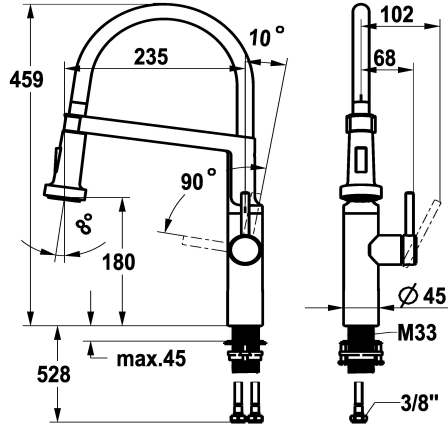

KWC BISTRO E Lever mixer – Kitchen

Modell-Linie: BISTRO E | 10.581.433.700FL
Taps | Manual taps

KWC-No.

125694
stainless steel, A 235, flexible connection hoses

- * Lever mixer
- * HighFlex patented spring hose technology
- * Lever installation only possible on the right side
- Child safety: cold water flow in lever position towards the front
- * TouchProtect - anti-scald protection thanks to the "double skin" principle
- * Spray
 - SprayClean - easy to clean and actively prevents limescale buildup
 - Neoperl® Caché® SSR, swivelling jet regulator
 - PowerClean - needle spray mode, with automatic diverter reset

- * EasyLock - a pull-out spray that easily slides back into place
- * Swivel spout 360°
- * OptimalSpace - ample space for washing or working
- * KWC cartridge M 35 S
 - with ceramic discs
 - flow rate and temperature continuously variable
- * Flexible connection hoses 3/8"
- * QuickInstallation - Fastening via threaded connection with locking screws
- * Mounting hole size ø35 mm

NEW

Technical Data

Flow rate normal spray
Spray: Flow rate
Connection
Spout
Handling
Kitchenspray
Color code
Installation type
Faucet_typ
Design
Measure Height
Acoustic group
Projection A
Dimension Water outlet
material

7.6 l/min (3 bar)
6.4 l/min (3 bar)
Flexible connection hoses
swivel
side lever
Diverter spray
stainless steel
Pillar installation
Faucet
J-Spout
459
yes
A 235
180
stainless steel