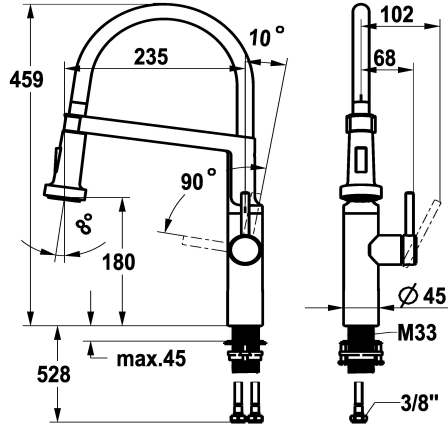

## KWC BISTRO E Lever mixer – Kitchen

Modell-Linie: BISTRO E | 10.581.433.700FL  
Hanat | Käsikäyttöiset hanat

### KWC-No.

**125694**

stainless steel, A 235, flexible connection hoses

- \* Lever mixer
- \* HighFlex patented spring hose technology
- \* Lever installation only possible on the right side
- Child safety: cold water flow in lever position towards the front
- \* TouchProtect - anti-scald protection thanks to the "double skin" principle
- \* Spray
  - SprayClean - easy to clean and actively prevents limescale buildup
  - Neoperl® Caché® SSR, swivelling jet regulator
  - PowerClean - needle spray mode, with automatic diverter reset

- \* EasyLock - a pull-out spray that easily slides back into place
- \* Swivel spout 360°
- \* OptimalSpace - ample space for washing or working
- \* KWC cartridge M 35 S
  - with ceramic discs
  - flow rate and temperature continuously variable
- \* Flexible connection hoses 3/8"
- \* QuickInstallation - Fastening via threaded connection with locking screws
- \* Mounting hole size ø35 mm

8 l/min (3 bar)
6.4 l/min (3 bar)
Flexible_Anschlussschläuche
schwenkbar
seitenbedient
Umstellbrause
stainless steel
Standmontage
Hebelmischer
J-Spout
459
l
A235
A
180
ROSTFREIER_STAHL
0