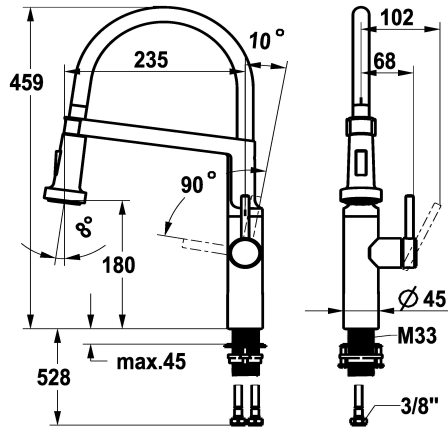

## KWC BISTRO E Lever mixer – Kitchen

Modell-Linie: BISTRO E | 10.581.433.700FL  
Armatura umywalkowa | Armatura jednouchwytywa

### KWC-No.

**125694**  
stainless steel, A 235, flexible connection hoses

- \* Lever mixer
- \* HighFlex patented spring hose technology
- \* Lever installation only possible on the right side
- Child safety: cold water flow in lever position towards the front
- \* TouchProtect - anti-scald protection thanks to the "double skin" principle
- \* Spray
  - SprayClean - easy to clean and actively prevents limescale buildup
  - Neoperl® Caché® SSR, swivelling jet regulator
  - PowerClean - needle spray mode, with automatic diverter reset

- \* EasyLock - a pull-out spray that easily slides back into place
- \* Swivel spout 360°
- \* OptimalSpace - ample space for washing or working
- \* KWC cartridge M 35 S
  - with ceramic discs
  - flow rate and temperature continuously variable
- \* Flexible connection hoses 3/8"
- \* QuickInstallation - Fastening via threaded connection with locking screws
- \* Mounting hole size ø35 mm

7.6 l/min (3 bar)
6.4 l/min (3 bar)
Flexible_Anschlusschläuche
schwenkbar
seitenbedient
Umstellbrause
stainless steel
Standmontage
01
J-Auslauf
459
1
A235
180
ROSTFREIER-STAHL