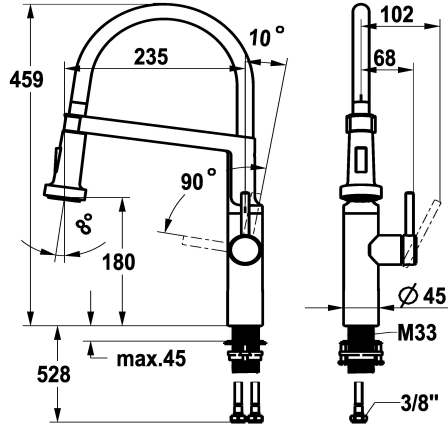

KWC BISTRO E Lever mixer – Kitchen

Modell-Linie: BISTRO E | 10.581.433.700FL
Kranar | Hydraulické armatúry

KWC-No.

125694

stainless steel, A 235, flexible connection hoses

- * Lever mixer
- * HighFlex patented spring hose technology
- * Lever installation only possible on the right side
- Child safety: cold water flow in lever position towards the front
- * TouchProtect - anti-scald protection thanks to the "double skin" principle
- * Spray
 - SprayClean - easy to clean and actively prevents limescale buildup
 - Neoperl® Caché® SSR, swivelling jet regulator
 - PowerClean - needle spray mode, with automatic diverter reset

- * EasyLock - a pull-out spray that easily slides back into place
- * Swivel spout 360°
- * OptimalSpace - ample space for washing or working
- * KWC cartridge M 35 S
 - with ceramic discs
 - flow rate and temperature continuously variable
- * Flexible connection hoses 3/8"
- * QuickInstallation - Fastening via threaded connection with locking screws
- * Mounting hole size ø35 mm

Material

7.6 l/min (3 bar)

6.4 l/min (3 bar)

Flexible_Anschlusschläuche

schwenkbar

seitenbedient

Umstellbrause

stainless steel

Standmontage

01

J-Auslauf

459

1

A235

180

ROSTFREIER-STAHL