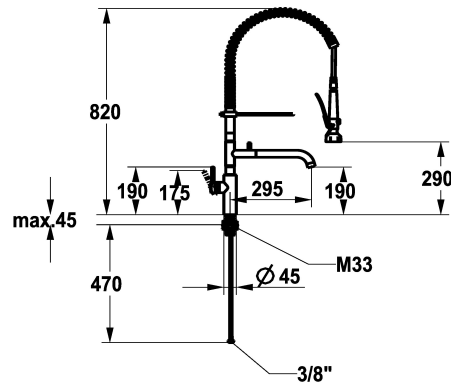

KWC BISTRO E Lever mixer – Kitchen

Modell-Linie: BISTRO E | 10.581.144.700FL
Umyvadlové armatury | Umyvadlové armatury

KWC-No.

125696
stainless steel, A 295, flexible connection hoses

- * Lever mixer
- * Suspension spring
- * TouchProtect - anti-scald protection thanks to the "double skin" principle
- * Intrinsically safe against backflow and cross flow
- * Swivel spout
 - Neoperl® Caché® laminar
- * Pre-rinse spray
 - with integrated delayed closing device to minimize water hammer with valve maintenance unit for cleaning
 - SprayLock - lockable jet spray

- PowerClean - needle spray mode
- 2 jet types
- * OptimalSpace - ample space for washing or working
- * KWC cartridge M 35 S
 - with ceramic discs
 - flow rate and temperature continuously variable
- * Flexible connection hoses 3/8"
- * QuickInstallation - Fastening via threaded connection with locking screws
- * Mounting hole size ø35 mm

NEW

Technické údaje

A_Spout_Spray	12.1 l/min (3 bar)
A_Spray (kitchen)	7.7 l/min (3 bar)
Connection	Flexible_Anschlussschläuche
ATT-KWC-AUSLAUF	schwenkbar
Handling	seitenbedient
Kitchen_spray	Geschirrbrause
ATT-KWC-FARBCODE	stainless steel
Installation_type	Standmontage
Faucet_typ	01
Measure_Height	820
G_Acoustic group	yes
Projection_A	A295
ATT-KWC-MASS-WASSERAUSTRITT	190/290
Materiál	ROSTFREIER_STAHL

12.1 l/min (3 bar)
7.7 l/min (3 bar)
Flexible_Anschlussschläuche
schwenkbar
seitenbedient
Geschirrbrause
stainless steel
Standmontage
01
820
yes
A295
190/290
ROSTFREIER_STAHL

Náhradní díly

KWC BISTRO E Lever mixer – Kitchen