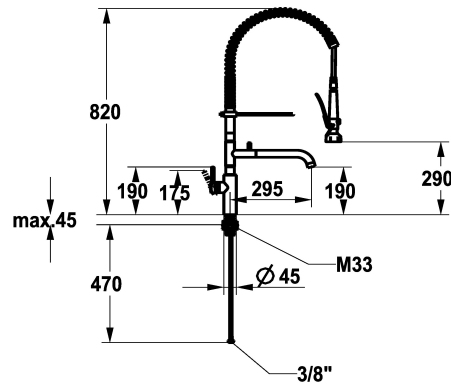

## KWC BISTRO E Lever mixer – Kitchen

Modell-Linie: BISTRO E | 10.581.144.700FL  
Taps | Dishwashing

### KWC-No.

**125696**  
stainless steel, A 295, flexible connection hoses

- \* Lever mixer
- \* Suspension spring
- \* TouchProtect - anti-scald protection thanks to the "double skin" principle
- \* Intrinsicly safe against backflow and cross flow
- \* Swivel spout
- Neoperl® Caché® laminar
- \* Pre-rinse spray
- with integrated delayed closing device to minimize water hammer with valve maintenance unit for cleaning
- SprayLock - lockable jet spray

- PowerClean - needle spray mode
- 2 jet types
- \* OptimalSpace - ample space for washing or working
- \* KWC cartridge M 35 S
- with ceramic discs
- flow rate and temperature continuously variable
- \* Flexible connection hoses 3/8"
- \* QuickInstallation - Fastening via threaded connection with locking screws
- \* Mounting hole size ø35 mm

### Technical Data

|                                |
|--------------------------------|
| Flow rate                      |
| Flow rate normal spray         |
| Spray: Flow rate               |
| Connection                     |
| Spout                          |
| Handling                       |
| Kitchen_spray                  |
| Color code                     |
| Installation_type              |
| Faucet_typ                     |
| Dimension Height               |
| G_Acoustic group               |
| G_Acoustic group_Shower_outlet |
| Projection_A                   |
| Energy Label                   |
| Dimension Water outlet         |
| material                       |