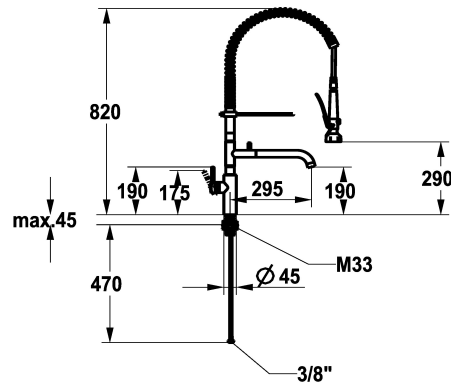

KWC BISTRO E Lever mixer – Kitchen

Modell-Linie: BISTRO E | 10.581.144.700FL
Taps | Dishwashing

KWC-No.

125696
stainless steel, A 295, flexible connection hoses

- * Lever mixer
- * Suspension spring
- * TouchProtect - anti-scald protection thanks to the "double skin" principle
- * Intrinsicly safe against backflow and cross flow
- * Swivel spout
- Neoperl® Caché® laminar
- * Pre-rinse spray
- with integrated delayed closing device to minimize water hammer with valve maintenance unit for cleaning
- SprayLock - lockable jet spray

- PowerClean - needle spray mode
- 2 jet types
- * OptimalSpace - ample space for washing or working
- * KWC cartridge M 35 S
- with ceramic discs
- flow rate and temperature continuously variable
- * Flexible connection hoses 3/8"
- * QuickInstallation - Fastening via threaded connection with locking screws
- * Mounting hole size ø35 mm

NEW

Technical Data

Flow rate
Flow rate normal spray
Spray: Flow rate
Connection
Spout
Handling
Kitchenspray
Color code
Installation type
Faucet_typ
Dimension Height
Acoustic group
Spray outlet: Acoustic group
Projection A
Energy label
Dimension Water outlet
material

KWC BISTRO E
Lever mixer – Kitchen

Modell-Linie: BISTRO E | 10.581.144.700FL
Taps | Dishwashing

Service key Neoperl © Caché ©, STD,
24 mm, grey

635231
Z.635.231
