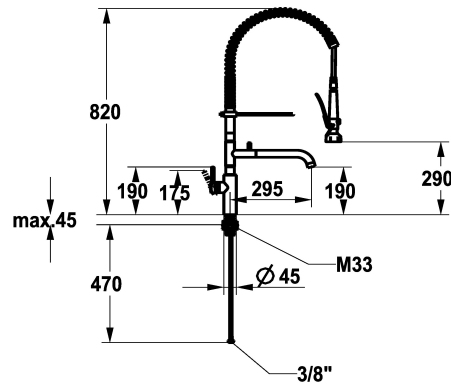

KWC BISTRO E Lever mixer – Kitchen

Modell-Linie: BISTRO E | 10.581.144.700FL
Taps | Dishwashing

KWC-No.

125696
stainless steel, A 295, flexible connection hoses

- * Lever mixer
- * Suspension spring
- * TouchProtect - anti-scald protection thanks to the "double skin" principle
- * Intrinsically safe against backflow and cross flow
- * Swivel spout
 - Neoperl® Caché® laminar
- * Pre-rinse spray
 - with integrated delayed closing device to minimize water hammer with valve maintenance unit for cleaning
 - SprayLock - lockable jet spray

- PowerClean - needle spray mode
- 2 jet types
- * OptimalSpace - ample space for washing or working
- * KWC cartridge M 35 S
 - with ceramic discs
 - flow rate and temperature continuously variable
- * Flexible connection hoses 3/8"
- * QuickInstallation - Fastening via threaded connection with locking screws
- * Mounting hole size ø35 mm

NEW

Technical Data

Flow rate
Spray: Flow rate
Connection
Spout
Handling
Kitchenspray
Color code
Installation type
Faucet_typ
Measure Height
Acoustic group
Projection A
Dimension Water outlet
material

12.1 l/min (3 bar)
7.7 l/min (3 bar)
Flexible connection hoses
swivel
side lever
Pre-rinse spray
stainless steel
Pillar installation
Faucet
820
yes
A 295
190/290
stainless steel

Spare Parts

KWC BISTRO E
Lever mixer – Kitchen

Modell-Linie: BISTRO E | 10.581.144.700FL
Taps | Dishwashing

Service key Neoperl © Caché ©, STD,
24 mm, grey

635231
Z.635.231
