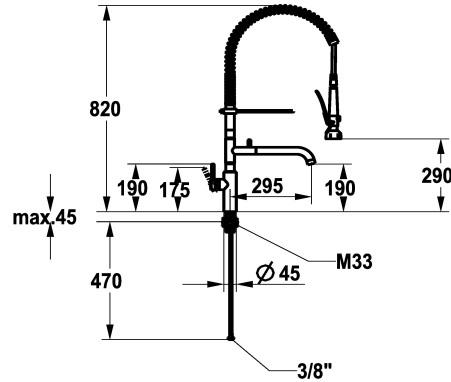

KWC BISTRO E Lever mixer – Kitchen

Modell-Linie: BISTRO E | 10.581.144.700FL
Hanat | Hanat

KWC-No.

125696
stainless steel, A 295, flexible connection hoses

- * Lever mixer
- * Suspension spring
- * TouchProtect - anti-scald protection thanks to the "double skin" principle
- * Intrinsically safe against backflow and cross flow
- * Swivel spout
 - Neoperl® Caché® laminar
- * Pre-rinse spray
 - with integrated delayed closing device to minimize water hammer with valve maintenance unit for cleaning
 - SprayLock - lockable jet spray

- PowerClean - needle spray mode
- 2 jet types
- * OptimalSpace - ample space for washing or working
- * KWC cartridge M 35 S
 - with ceramic discs
 - flow rate and temperature continuously variable
- * Flexible connection hoses 3/8"
- * QuickInstallation - Fastening via threaded connection with locking screws
- * Mounting hole size ø35 mm

NEW

Tekniset tiedot

A_Spout_Spray
A_Spray (kitchen)
Connection
Spout
Handling
Kitchen_spray
ATT-KWC-FARBCODE
Installation_type
Faucet_typ
Measure_Height
G_Acoustic group
Projection_A
ATT-KWC-MASS-WASSERAUSTRITT
Materiaali
lviCode

12.1 l/min (3 bar)
7.7 l/min (3 bar)
Flexible_Anschlussschläuche
schwenkbar
seitenbedient
Geschirrbrause
stainless steel
Standmontage
01
820
yes
A295
190/290
ROSTFREIER_STAHL
0

Varaosat

KWC BISTRO E
Lever mixer – Kitchen